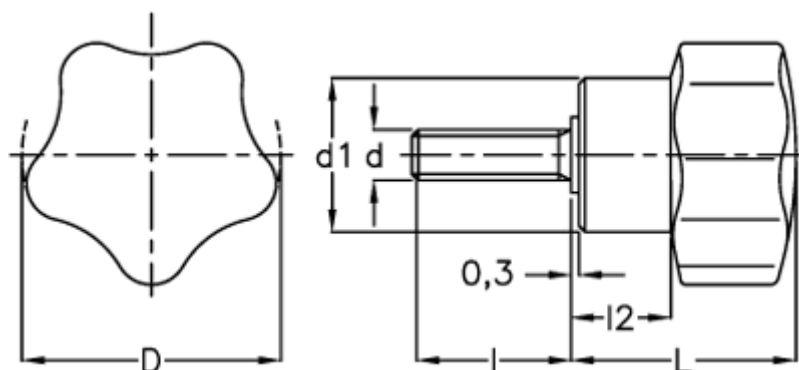

Data Sheet

Article number: 2302066122

Description: E+G Lobe knob
VC.192/25 p-M5x16

Measures

D	= 25
d1	= 15
d 6g	= M5
l	= 16
L	= 21
l2	= 9